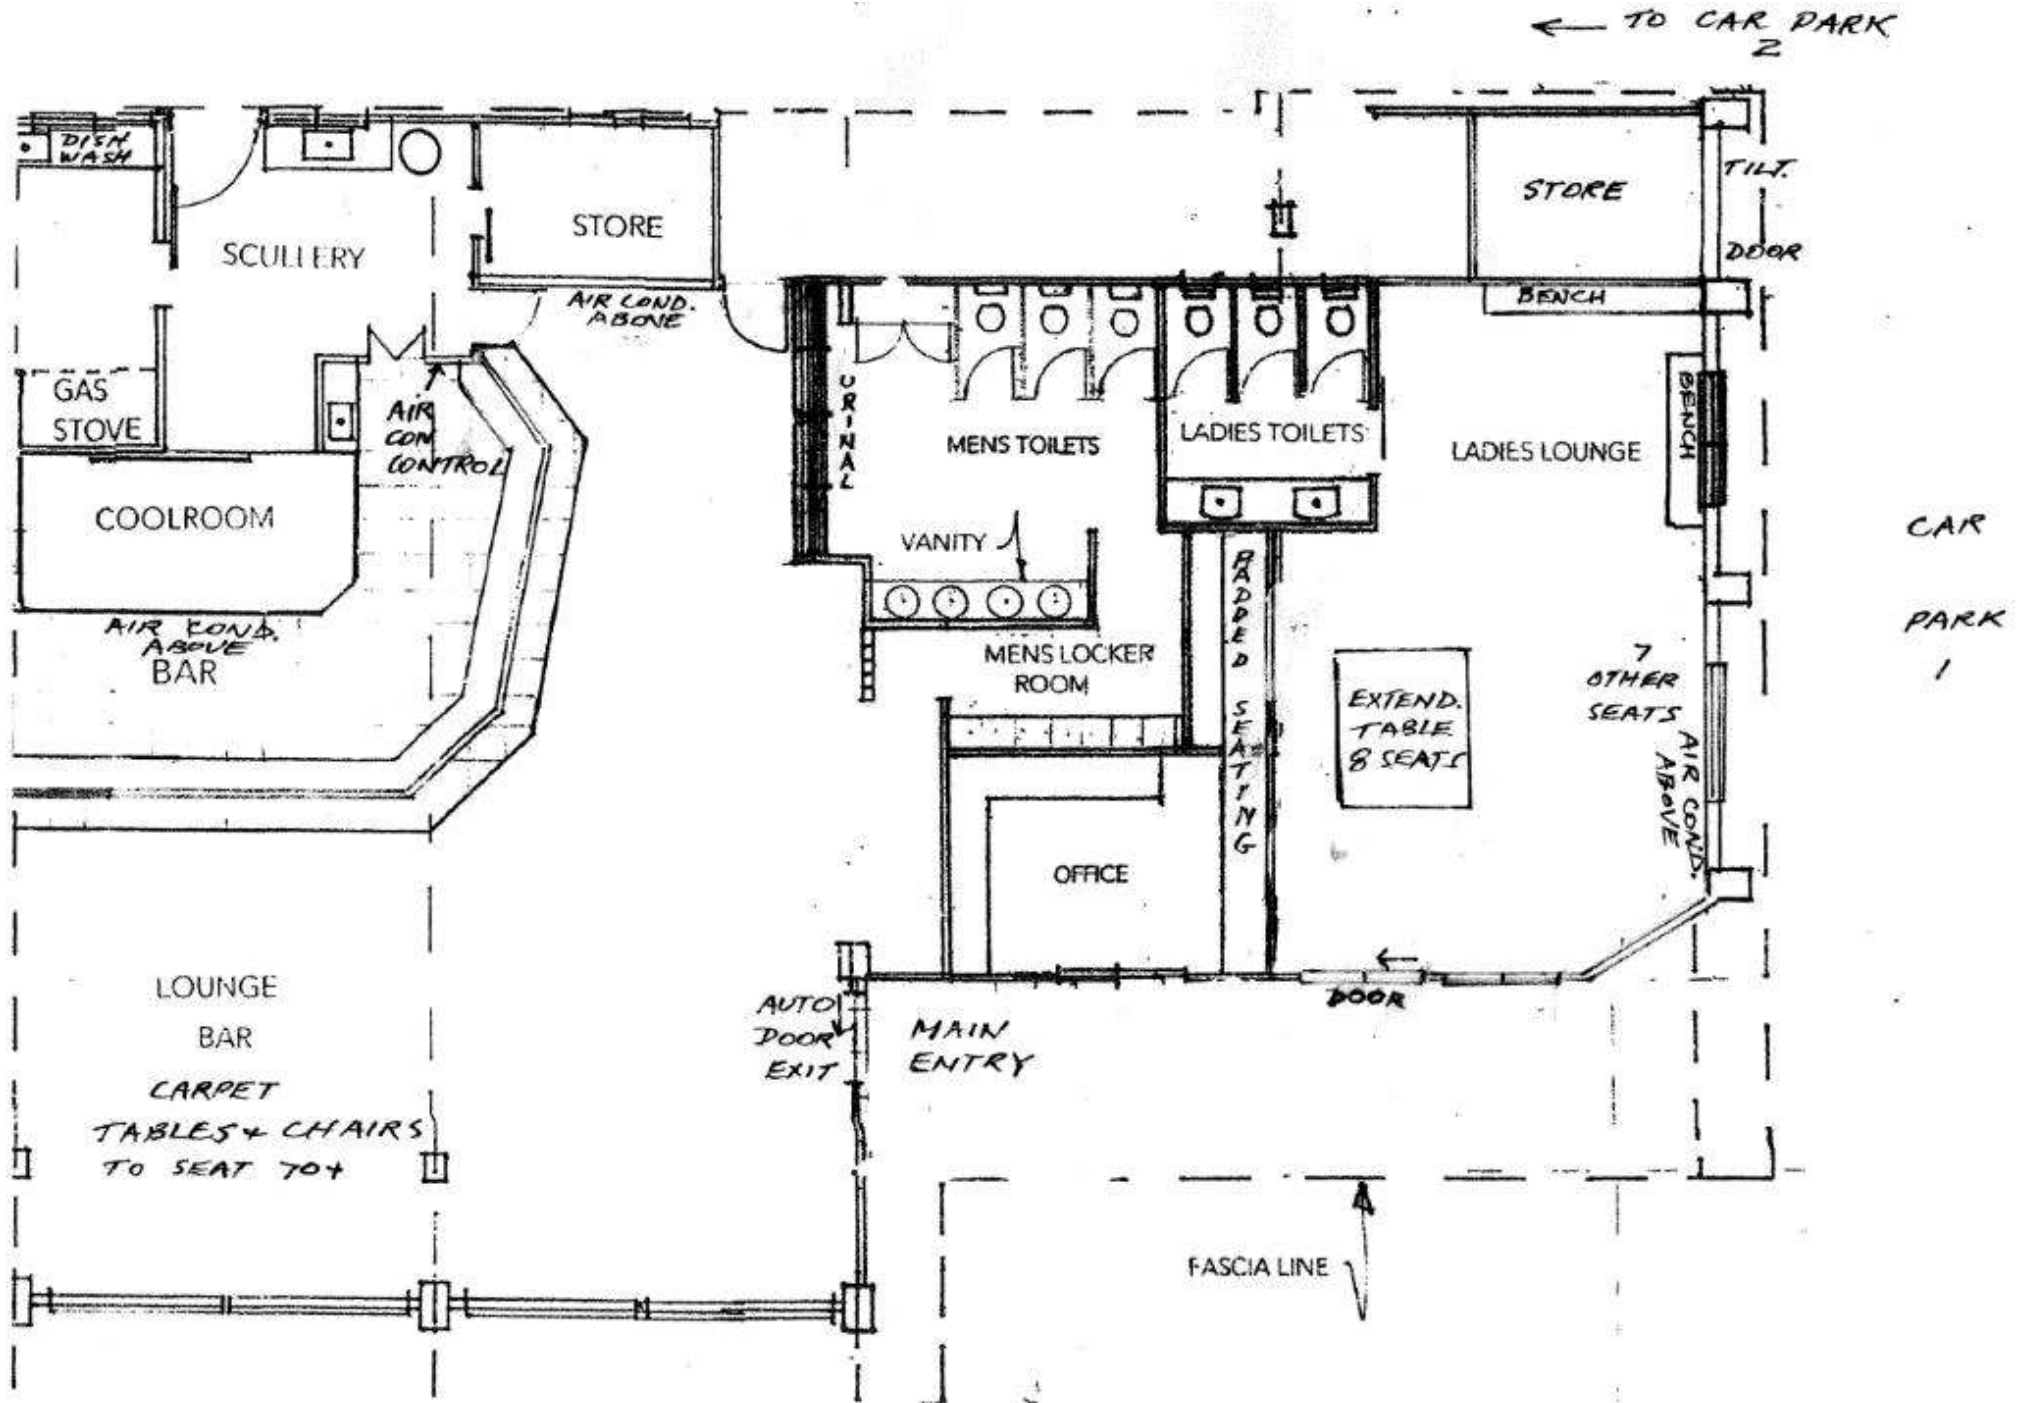

ASPLEY MEMORIAL BOWLS CLUB – Floor Plan 1 & Safety Information | Community Qld

ASPLEY MEMORIAL BOWLS CLUB – Floor Plan 2 & Safety Information | Community Qld

ASPLEY MEMORIAL BOWLS CLUB – Floor Plan & Safety Information | Communify Qld

Fire Extinguishers

1 in bar at main entry, 1 in dining room near back exit door, 2 in kitchen near stove and sink, 1 in back scullery.

Fire Blankets

1 in bar at main entry, 1 in kitchen near sink. Both mounted on the wall.

First Aid Kit

Mounted on the wall above the sink in the bar area.

Emergency/ Evacuation Info

3 in bar area at main entry, near back door, and mid side wall. 2 in dining room – 1 near each exit door, 1 in kitchen.

Main Fuse Box

At back of building near back entry to bar.